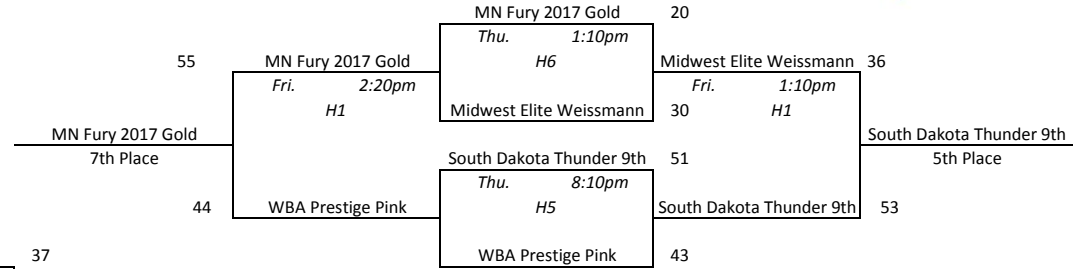

North Tartan Meltdown - Orange

Pool A				
1	Purple Aces 10th	2-1	2nd	
2	MN Heat Smetana	1-2	3rd	
3	WI Blizzard Hawley	3-0	1st	
4	Team Fury 10th	0-3	4th	
1 vs 2 Thu. 3:30pm E6 49-46				
3 vs 4 Thu. 3:30pm E7 68-17				
1 vs 3 Thu. 7:00pm E4 44-54				
2 vs 4 Thu. 7:00pm E5 47-44				
1 vs 4 Fri. 8:30am H7 45-22				
2 vs 3 Fri. 8:30am E1 21-59				

Pool B				
1	WI Hoops Select 15	2-1	1st	
2	So-Minn Fury 2016	0-3	4th	
3	MN Stars Antl	2-1	3rd	
4	Nebraska Select Black	2-1	2nd	
1 vs 2 Thu. 3:30pm E4 59-36				
3 vs 4 Thu. 3:30pm E5 29-47				
1 vs 3 Thu. 5:50pm E7 30-34				
2 vs 4 Thu. 7:00pm E3 55-52				
1 vs 4 Fri. 8:30am E2 44-39				
2 vs 3 Fri. 8:30am E3 48-62				

Pool C				
1	WBA Prestige Orange	2-1	2nd	
2	MN Stars Vogelsberg 10th	3-0	1st	
3	ND Phenom 10th	0-3	4th	
4	ND Phenom 10th	1-2	3rd	
1 vs 2 Thu. 3:30pm E1 53-58				
3 vs 4 Thu. 3:30pm E2 47-53				
1 vs 3 Thu. 7:00pm E7 51-44				
2 vs 4 Thu. 7:00pm E2 42-46				
1 vs 4 Fri. 8:30am E4 63-39				
2 vs 3 Fri. 8:30am E5 59-50				

Pool D				
1	ND Pro 15u Blue	2-1	2nd	
2	Kingdom Hoops 16	0-3	4th	
3	MN Fury 2016 Gold	3-0	1st	
4	WI Blizzard Gibbons	1-2	3rd	
1 vs 2 Thu. 3:30pm E3 46-33				
3 vs 4 Thu. 10:50am H7 41-44				
1 vs 3 Thu. 8:10pm H7 30-61				
2 vs 4 Thu. 7:00pm E1 44-51				
1 vs 4 Fri. 8:30am E6 50-43				
2 vs 3 Fri. 8:30am H6 24-40