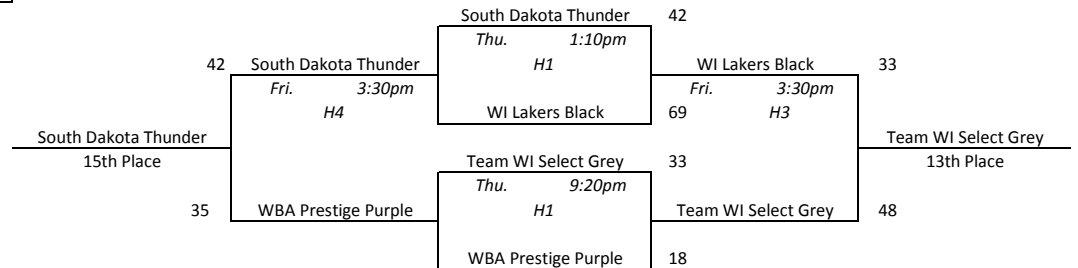

North Tartan Meltdown - Platinum Blue

Pool A

Pool B

Pool C

Pool D