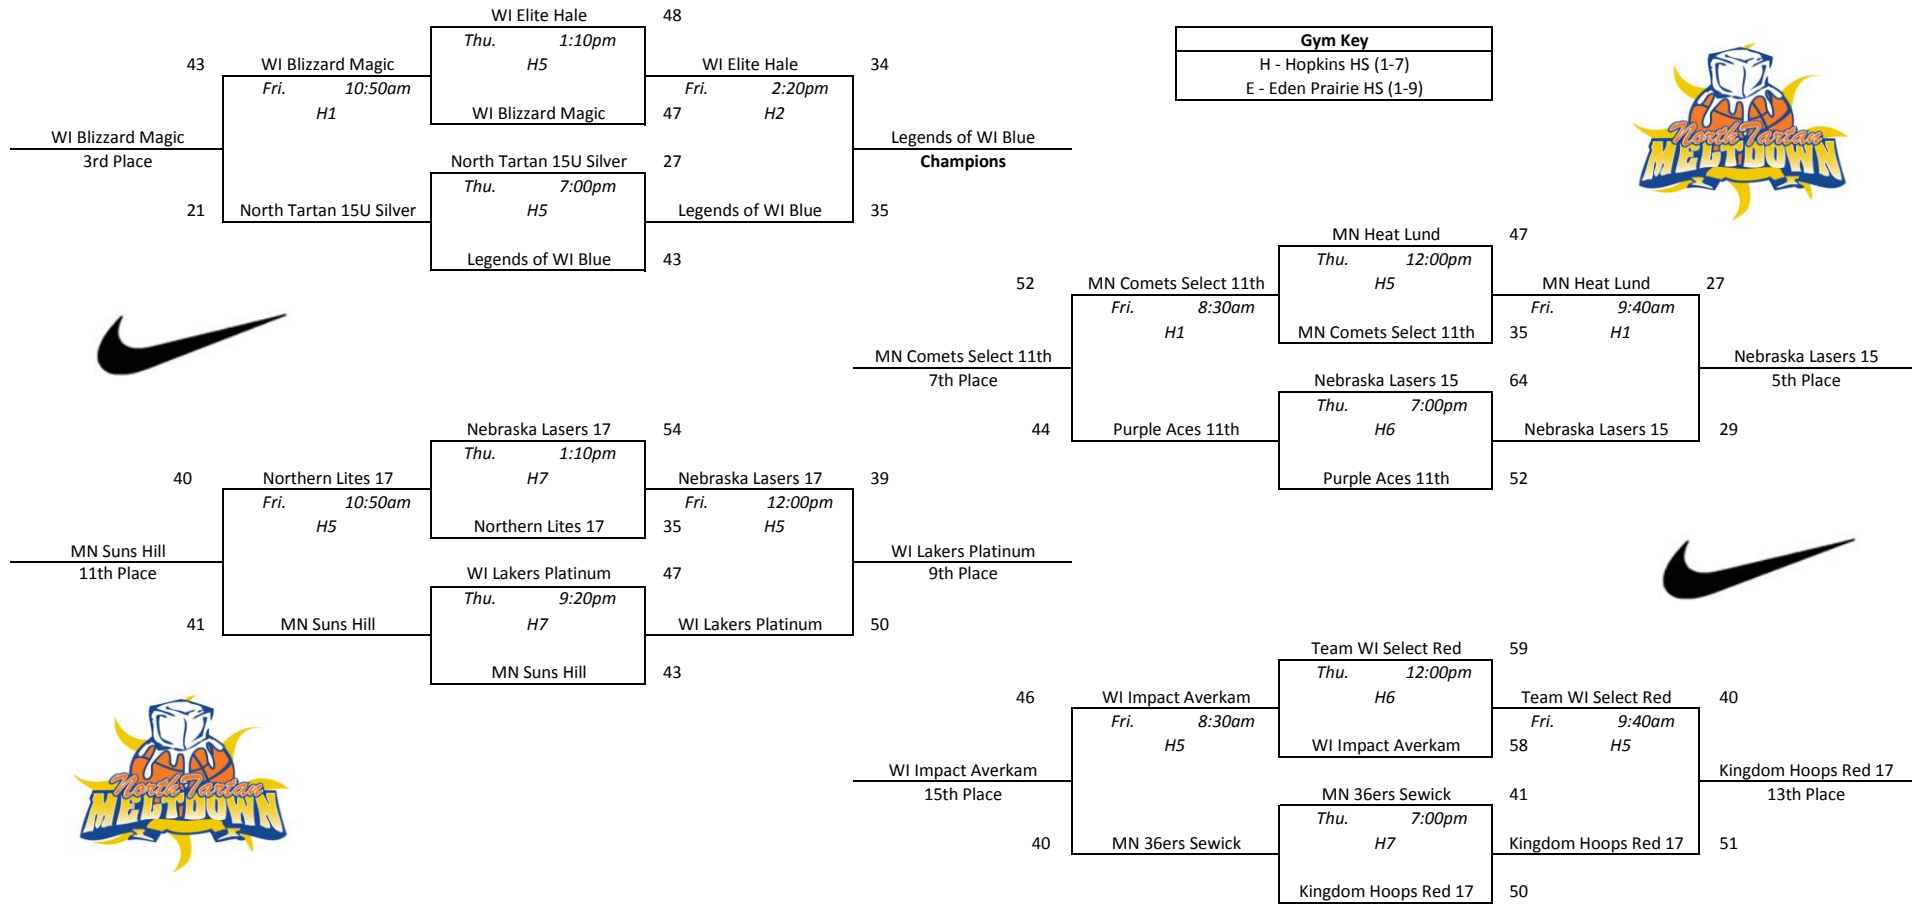

3	Team WI Select Red	0-3	4th
4	MN Heat Lund	2-1	2nd
1 vs 2 Wed. 4:40pm H5 46-32			
3 vs 4 Wed. 4:40pm H6 25-72			
1 vs 3 Wed. 8:10pm H5 47-31			
2 vs 4 Wed. 8:10pm H6 53-56			
1 vs 4 Thu. 8:30am H7 41-33			
2 vs 3 Thu. 8:30am H6 61-41			

3	WI Impact Averkam	1-2	4th
4	Northern Lites 17	1-2	3rd
1 vs 2 Wed. 2:20pm H7 27-41			
3 vs 4 Wed. 3:30pm H7 36-35			
1 vs 3 Wed. 7:00pm H7 46-27			
2 vs 4 Wed. 8:10pm H7 56-51			
1 vs 4 Thu. 8:30am H5 46-52			
2 vs 3 Thu. 9:40am H5 39-27			

3	MN 36ers Sewick	0-3	4th
4	North Tartan 15U Silver	3-0	1st
1 vs 2 Wed. 12:00pm H7 43-55			
3 vs 4 Wed. 1:10pm H5 31-34			
1 vs 3 Wed. 4:40pm H7 43-33			
2 vs 4 Wed. 5:50pm H7 38-43			
1 vs 4 Thu. 3:30pm H5 37-45			
2 vs 3 Thu. 3:30pm H6 43-19			

3	MN Suns Hill	1-2	3rd
4	Legends of WI Blue	3-0	1st
1 vs 2 Wed. 5:50pm H5 30-40			
3 vs 4 Wed. 5:50pm H6 43-22			
1 vs 3 Wed. 9:20pm H5 37-43			
2 vs 4 Wed. 9:20pm H6 31-39			
1 vs 4 Thu. 3:30pm H7 37-58			
2 vs 3 Thu. 4:40pm H7 51-31			

North Tartan Meltdown - Black

Pool A			
1	Kansas Hoopsters	3-0	1st
2	Oshkosh Flight	2-1	2nd
3	Team Fury Premier	1-2	3rd
4	SD North Stars 17	0-3	4th

Pool B			
1	ND Pro 15U	3-0	1st
2	SMBA 17s	2-1	2nd
3	WI Blizzard Milslagle	1-2	3rd
4	MN Suns Chant	0-3	4th

Pool C			
1	Summit Eagles	2-1	2nd
2	MN Stars Hofschild	1-2	3rd
3	Dakota Blue Devils	3-0	1st
4	MN Lakers 11th	0-3	4th

Pool D			
1	SD North Stars 16	0-3	4th
2	Northern Blizzard	2-1	2nd
3	Nebraska Select 17	3-0	1st
4	F3 Fire	1-2	3rd