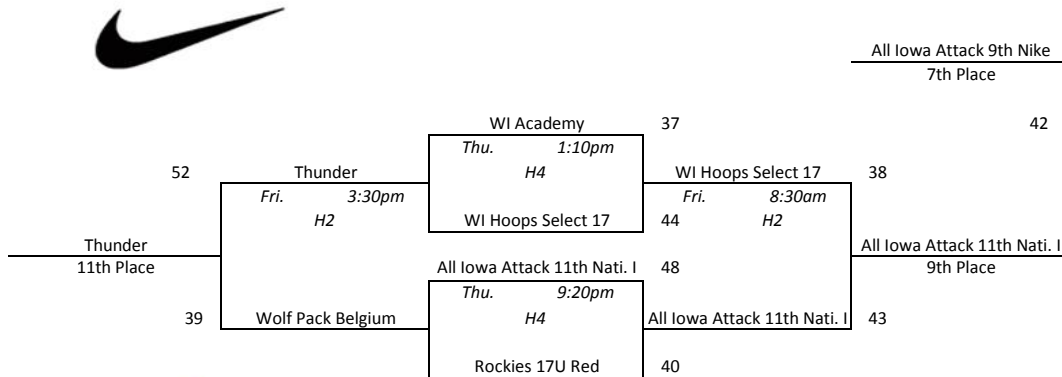

North Tartan Meltdown - Platinum Blue

Pool A

Pool B

Pool C

Pool D