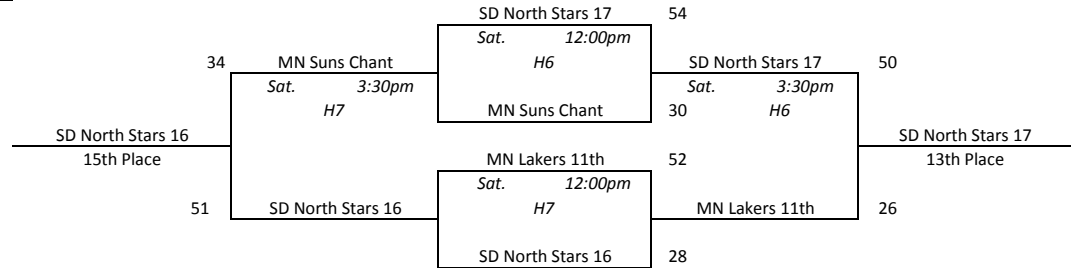

North Tartan Meltdown - Yellow

Pool A				
1	Iowa Barnstormers Gold	3-0	1st	
2	Rising Stars 16	0-3	4th	
3	MN Fury 2017 Gold	2-1	2nd	
4	Nebraska Force 9th	1-2	3rd	
1 vs 2	Wed.	3:30pm	H6	52-20
3 vs 4	Wed.	3:30pm	H5	25-55
1 vs 3	Wed.	7:00pm	H5	48-41

Pool B				
1	Michigan's Finest 10th	0-3	4th	
2	Metro Stars 14	1-2	3rd	
3	43 Hoops	3-0	1st	
4	Midwest Elite Weissmann	2-1	2nd	
1 vs 2	Wed.	9:40am	H5	40-34
3 vs 4	Wed.	9:40am	H6	51-48
1 vs 3	Wed.	1:10pm	H7	33-40

Pool C				
1	South Dakota Thunder 9th	2-1	2nd	
2	Kingdom Hoops Elite 8th	2-1	1st	
3	Team WI Select White	1-2	3rd	
4	MN Comets Elite 10th	1-2	4th	
1 vs 2	Wed.	10:50am	H5	46-56
3 vs 4	Wed.	10:50am	H6	49-33
1 vs 3	Wed.	2:20pm	H5	53-43

Pool D				
1	Nebraska Lasers 14	1-2	3rd	
2	North Tartan 13U	3-0	1st	
3	WBA Prestige Pink	2-1	2nd	
4	WI Impact 2017	0-3	4th	
1 vs 2	Wed.	8:30am	H5	19-39
3 vs 4	Wed.	8:30am	H6	26-28
1 vs 3	Wed.	12:00pm	H6	50-58