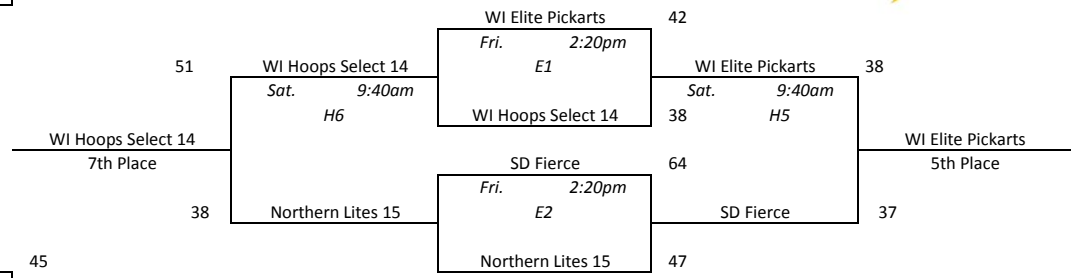

North Tartan Meltdown - Pink

Pool A				
1	Dakota Blue Devils	1-2	3rd	
2	Purple Aces 8th	3-0	1st	
3	MN Stars WH Nelson	2-1	2nd	
4	ND Phenom 8th	0-3	4th	
1 vs 2	Thu. 4:40pm	E1	51-40	
3 vs 4	Thu. 4:40pm	E2	47-14	
1 vs 3	Fri. 10:50am	E1	32-61	
2 vs 4	Fri. 10:50am	E2	36-28	
1 vs 4	Fri. 1:10pm	E7	65-48	
2 vs 3	Fri. 1:10pm	E8	49-37	

Pool B				
1	North Tartan 13U West	3-0	1st	
2	WBA Prestige White	2-1	2nd	
3	Dakota Drillers	1-2	3rd	
4	Northern Lites 8th	0-3	4th	
1 vs 2	Thu. 4:40pm	E3	56-49	
3 vs 4	Thu. 4:40pm	E4	57-28	
1 vs 3	Fri. 10:50am	H7	36-16	
2 vs 4	Fri. 10:50am	E3	58-33	
1 vs 4	Fri. 2:20pm	E9	56-17	
2 vs 3	Fri. 2:20pm	E7	80-48	

Pool C				
1	MN Bball Academy 9	1-2	3rd	
2	MN Stars Blaszczek	2-1	2nd	
3	ND Pro 13U	0-3	4th	
4	One More Step	3-0	1st	
1 vs 2	Thu. 8:10pm	E1	25-51	
3 vs 4	Thu. 8:10pm	E2	27-46	
1 vs 3	Fri. 10:50am	E4	35-34	
2 vs 4	Fri. 10:50am	E5	52-55	
1 vs 4	Fri. 2:20pm	E8	39-53	
2 vs 3	Fri. 3:30pm	E9	57-34	

Pool D				
1	MN Suns Froelich	1-2	3rd	
2	MN Stars Vogelsberg	0-3	4th	
3	WBA Prestige Grey	2-1	2nd	
4	So-Minn Fury 2017	3-0	1st	
1 vs 2	Thu. 8:10pm	E3	51-45	
3 vs 4	Thu. 8:10pm	E4	53-73	
1 vs 3	Fri. 8:30am	E7	49-69	
2 vs 4	Fri. 9:40am	E7	40-55	
1 vs 4	Fri. 12:00pm	E9	40-55	
2 vs 3	Fri. 1:10pm	E9	40-70