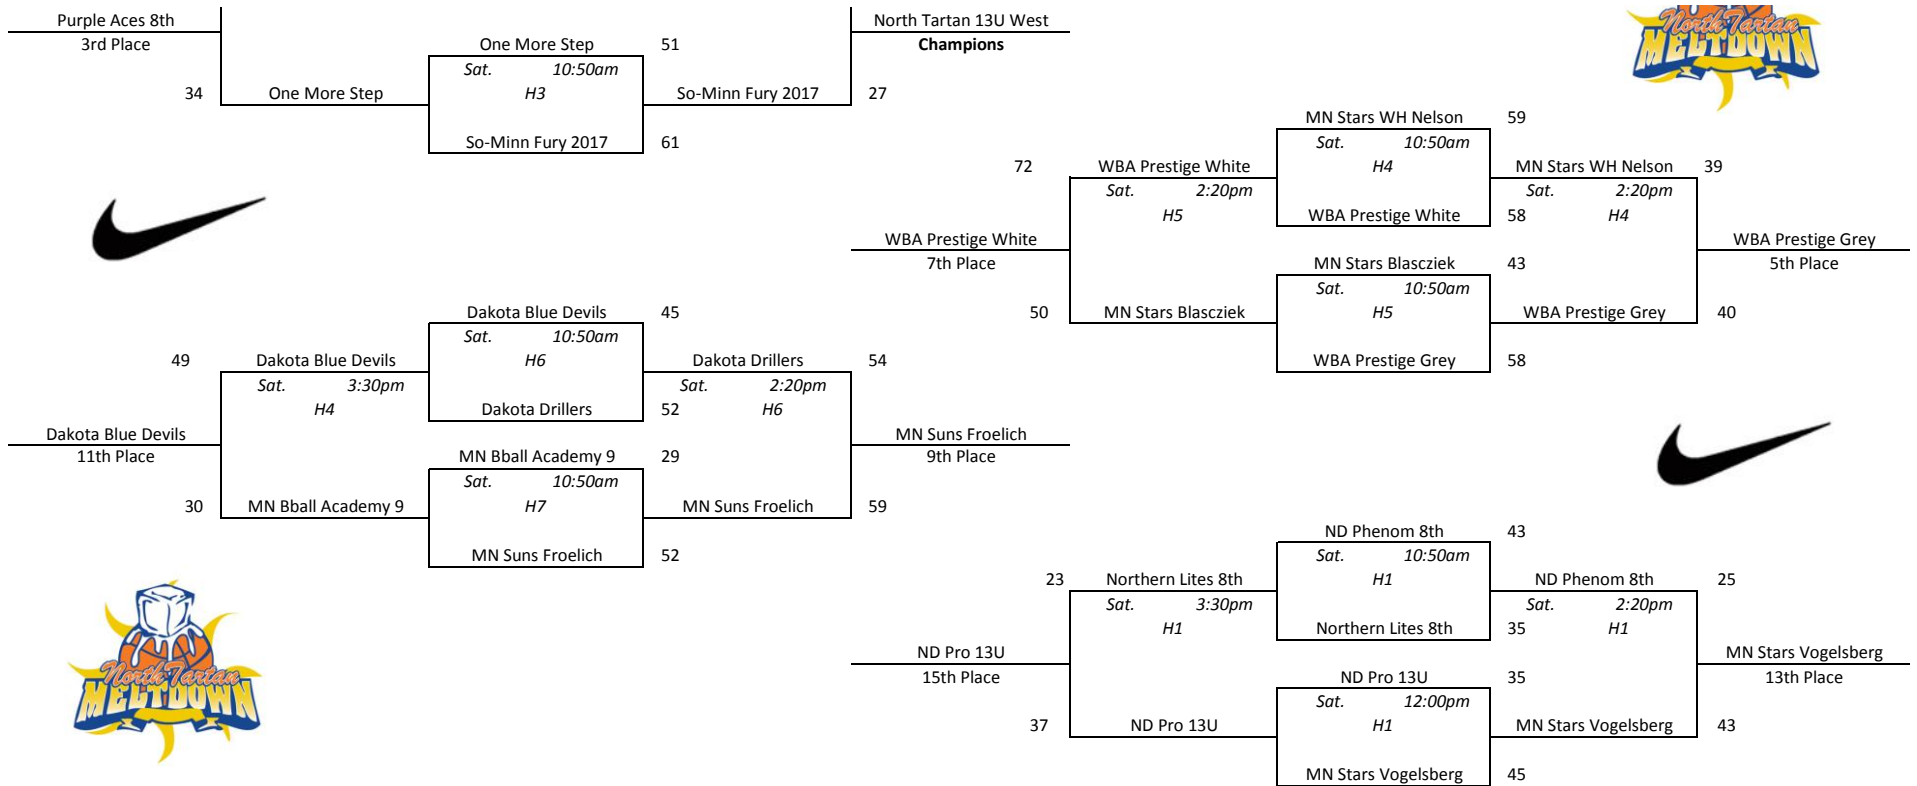

North Tartan Meltdown - Maroon

Pool A				
1	WI Blizzard Weiner	3-0	1st	
2	MN Lakers 8th	0-3	4th	
3	WI Fusion	2-1	2nd	
4	SMBA 8th	0-3	3rd	
1 vs 2	Thu. 4:40pm	E5	48-27	
3 vs 4	Thu. 4:40pm	E6	60-53	
1 vs 3	Fri. 8:30am	E8	45-41	
2 vs 4	Fri. 8:30am	E9	19-48	
1 vs 4	Fri. 12:00pm	E5	61-33	
2 vs 3	Fri. 12:00pm	E6	29-53	

Pool B				
1	MN Stars Gardner	2-1	2nd	
2	WI Blizzard Patrick	1-2	4th	
3	Racine Lakers	2-1	1st	
4	Team Sizzle	1-2	3rd	
1 vs 2	Thu. 8:10pm	E5	54-49	
3 vs 4	Thu. 8:10pm	E6	51-34	
1 vs 3	Fri. 9:40am	E8	42-49	
2 vs 4	Fri. 9:40am	E9	37-44	
1 vs 4	Fri. 12:00pm	E7	52-40	
2 vs 3	Fri. 12:00pm	E8	55-44	

Gym Key
H - Hopkins HS (1-7)
E - Eden Prairie HS (1-9)