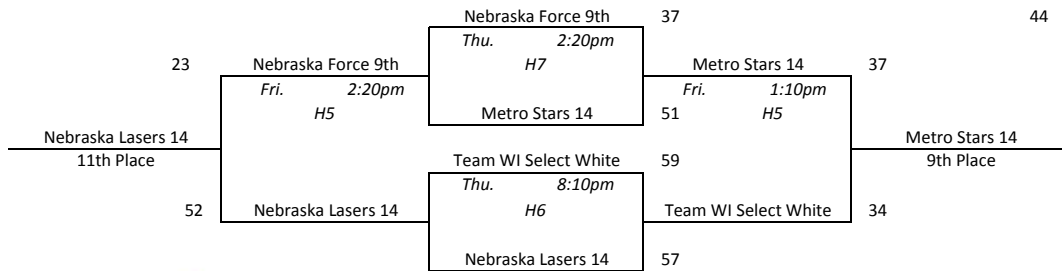

North Tartan Meltdown - Orange

Pool A				
1	Purple Aces 10th	2-1	2nd	
2	MN Heat Smetana	1-2	3rd	
3	WI Blizzard Hawley	3-0	1st	
4	Team Fury 10th	0-3	4th	
1 vs 2 Thu. 3:30pm E6 49-46				
3 vs 4 Thu. 3:30pm E7 68-17				
1 vs 3 Thu. 7:00pm E4 44-54				
2 vs 4 Thu. 7:00pm E5 47-44				
1 vs 4 Fri. 8:30am H7 45-22				
2 vs 3 Fri. 8:30am E1 21-59				

Pool B				
1	WI Hoops Select 15	2-1	1st	
2	So-Minn Fury 2016	0-3	4th	
3	MN Stars Antl	2-1	3rd	
4	Nebraska Select Black	2-1	2nd	
1 vs 2 Thu. 3:30pm E4 59-36				
3 vs 4 Thu. 3:30pm E5 29-47				
1 vs 3 Thu. 5:50pm E7 30-34				
2 vs 4 Thu. 7:00pm E3 55-52				
1 vs 4 Fri. 8:30am E2 44-39				
2 vs 3 Fri. 8:30am E3 48-62				

Pool C				
1	WBA Prestige Orange	2-1	2nd	
2	MN Stars Vogelsberg 10th	3-0	1st	
3	ND Phenom 10th	0-3	4th	
4	ND Phenom 10th	1-2	3rd	
1 vs 2 Thu. 3:30pm E1 53-58				
3 vs 4 Thu. 3:30pm E2 47-53				
1 vs 3 Thu. 7:00pm E7 51-44				
2 vs 4 Thu. 7:00pm E2 42-46				
1 vs 4 Fri. 8:30am E4 63-39				
2 vs 3 Fri. 8:30am E5 59-50				

Pool D				
1	ND Pro 15u Blue	2-1	2nd	
2	Kingdom Hoops 16	0-3	4th	
3	MN Fury 2016 Gold	3-0	1st	
4	WI Blizzard Gibbons	1-2	3rd	
1 vs 2 Thu. 3:30pm E3 46-33				
3 vs 4 Thu. 10:50am H7 41-44				
1 vs 3 Thu. 8:10pm H7 30-61				
2 vs 4 Thu. 7:00pm E1 44-51				
1 vs 4 Fri. 8:30am E6 50-43				
2 vs 3 Fri. 8:30am H6 24-40