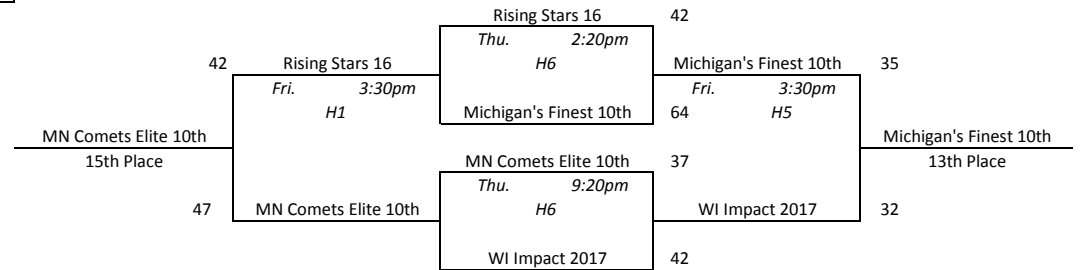

North Tartan Meltdown - Orange

Pool A				
1	Purple Aces 10th	2-1	2nd	
2	MN Heat Smetana	1-2	3rd	
3	WI Blizzard Hawley	3-0	1st	
4	Team Fury 10th	0-3	4th	
1 vs 2 Thu. 3:30pm E6 49-46				
3 vs 4 Thu. 3:30pm E7 68-17				
1 vs 3 Thu. 7:00pm E4 44-54				
2 vs 4 Thu. 7:00pm E5 47-44				
1 vs 4 Fri. 8:30am H7 45-22				
2 vs 3 Fri. 8:30am E1 21-59				

Pool B				
1	WI Hoops Select 15	2-1	1st	
2	So-Minn Fury 2016	0-3	4th	
3	MN Stars Antl	2-1	3rd	
4	Nebraska Select Black	2-1	2nd	
1 vs 2 Thu. 3:30pm E4 59-36				
3 vs 4 Thu. 3:30pm E5 29-47				
1 vs 3 Thu. 5:50pm E7 30-34				
2 vs 4 Thu. 7:00pm E3 55-52				
1 vs 4 Fri. 8:30am E2 44-39				
2 vs 3 Fri. 8:30am E3 48-62				

Pool C				
1	WBA Prestige Orange	2-1	2nd	
2	MN Stars Vogelsberg 10th	3-0	1st	
3	ND Phenom 10th	0-3	4th	
4	ND Phenom 10th	1-2	3rd	
1 vs 2 Thu. 3:30pm E1 53-58				
3 vs 4 Thu. 3:30pm E2 47-53				
1 vs 3 Thu. 7:00pm E7 51-44				
2 vs 4 Thu. 7:00pm E2 42-46				
1 vs 4 Fri. 8:30am E4 63-39				
2 vs 3 Fri. 8:30am E5 59-50				

Pool D				
1	ND Pro 15u Blue	2-1	2nd	
2	Kingdom Hoops 16	0-3	4th	
3	MN Fury 2016 Gold	3-0	1st	
4	WI Blizzard Gibbons	1-2	3rd	
1 vs 2 Thu. 3:30pm E3 46-33				
3 vs 4 Thu. 10:50am H7 41-44				
1 vs 3 Thu. 8:10pm H7 30-61				
2 vs 4 Thu. 7:00pm E1 44-51				
1 vs 4 Fri. 8:30am E6 50-43				
2 vs 3 Fri. 8:30am H6 24-40