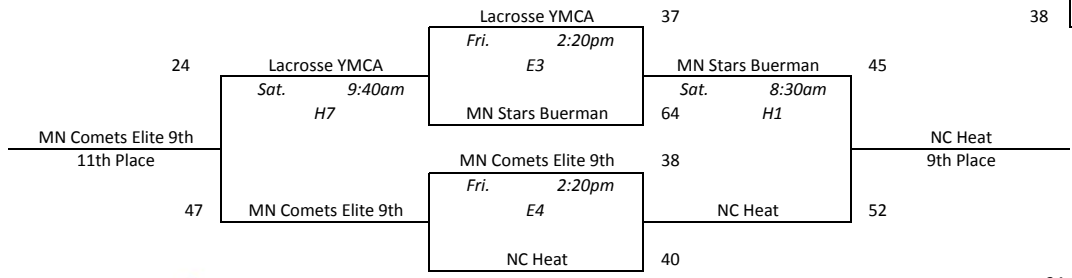

North Tartan Meltdown - Pink

Pool A				
1	Dakota Blue Devils	1-2	3rd	
2	Purple Aces 8th	3-0	1st	
3	MN Stars WH Nelson	2-1	2nd	
4	ND Phenom 8th	0-3	4th	
1 vs 2	Thu. 4:40pm	E1	51-40	
3 vs 4	Thu. 4:40pm	E2	47-14	
1 vs 3	Fri. 10:50am	E1	32-61	
2 vs 4	Fri. 10:50am	E2	36-28	
1 vs 4	Fri. 1:10pm	E7	65-48	
2 vs 3	Fri. 1:10pm	E8	49-37	

Pool B				
1	North Tartan 13U West	3-0	1st	
2	WBA Prestige White	2-1	2nd	
3	Dakota Drillers	1-2	3rd	
4	Northern Lites 8th	0-3	4th	
1 vs 2	Thu. 4:40pm	E3	56-49	
3 vs 4	Thu. 4:40pm	E4	57-28	
1 vs 3	Fri. 10:50am	H7	36-16	
2 vs 4	Fri. 10:50am	E3	58-33	
1 vs 4	Fri. 2:20pm	E9	56-17	
2 vs 3	Fri. 2:20pm	E7	80-48	

Pool C				
1	MN Bball Academy 9	1-2	3rd	
2	MN Stars Blaszczek	2-1	2nd	
3	ND Pro 13U	0-3	4th	
4	One More Step	3-0	1st	
1 vs 2	Thu. 8:10pm	E1	25-51	
3 vs 4	Thu. 8:10pm	E2	27-46	
1 vs 3	Fri. 10:50am	E4	35-34	
2 vs 4	Fri. 10:50am	E5	52-55	
1 vs 4	Fri. 2:20pm	E8	39-53	
2 vs 3	Fri. 3:30pm	E9	57-34	

Pool D				
1	MN Suns Froelich	1-2	3rd	
2	MN Stars Vogelsberg	0-3	4th	
3	WBA Prestige Grey	2-1	2nd	
4	So-Minn Fury 2017	3-0	1st	
1 vs 2	Thu. 8:10pm	E3	51-45	
3 vs 4	Thu. 8:10pm	E4	53-73	
1 vs 3	Fri. 8:30am	E7	49-69	
2 vs 4	Fri. 9:40am	E7	40-55	
1 vs 4	Fri. 12:00pm	E9	40-55	
2 vs 3	Fri. 1:10pm	E9	40-70