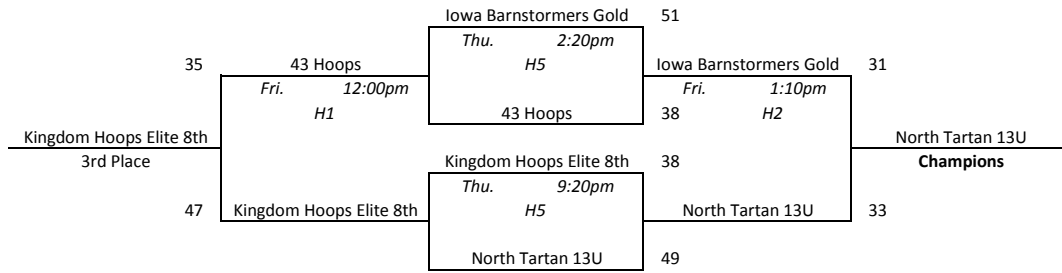

2 vs 4	Wed.	7:00pm	H6	38-46
1 vs 4	Thu.	9:40am	H6	59-22
2 vs 3	Thu.	10:50am	H6	39-58

2 vs 4	Wed.	1:10pm	H6	45-47
1 vs 4	Thu.	9:40am	H7	36-48
2 vs 3	Thu.	10:50am	H5	24-30

2 vs 4	Wed.	2:20pm	H6	43-46
1 vs 4	Thu.	4:40pm	H5	44-38
2 vs 3	Thu.	5:50pm	H7	42-39

2 vs 4	Wed.	12:00pm	H5	53-26
1 vs 4	Thu.	4:40pm	H6	46-37
2 vs 3	Thu.	5:50pm	H5	37-29

Gym Key	
H	- Hopkins HS (1-7)
E	- Eden Prairie HS (1-9)