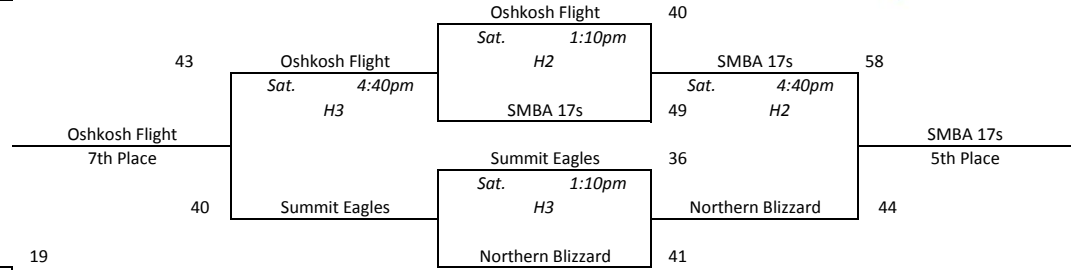

North Tartan Meltdown - Yellow

Pool A				
1	Iowa Barnstormers Gold	3-0	1st	
2	Rising Stars 16	0-3	4th	
3	MN Fury 2017 Gold	2-1	2nd	
4	Nebraska Force 9th	1-2	3rd	
1 vs 2	Wed.	3:30pm	H6	52-20
3 vs 4	Wed.	3:30pm	H5	25-55
1 vs 3	Wed.	7:00pm	H5	48-41

Pool B				
1	Michigan's Finest 10th	0-3	4th	
2	Metro Stars 14	1-2	3rd	
3	43 Hoops	3-0	1st	
4	Midwest Elite Weissmann	2-1	2nd	
1 vs 2	Wed.	9:40am	H5	40-34
3 vs 4	Wed.	9:40am	H6	51-48
1 vs 3	Wed.	1:10pm	H7	33-40

Pool C				
1	South Dakota Thunder 9th	2-1	2nd	
2	Kingdom Hoops Elite 8th	2-1	1st	
3	Team WI Select White	1-2	3rd	
4	MN Comets Elite 10th	1-2	4th	
1 vs 2	Wed.	10:50am	H5	46-56
3 vs 4	Wed.	10:50am	H6	49-33
1 vs 3	Wed.	2:20pm	H5	53-43

Pool D				
1	Nebraska Lasers 14	1-2	3rd	
2	North Tartan 13U	3-0	1st	
3	WBA Prestige Pink	2-1	2nd	
4	WI Impact 2017	0-3	4th	
1 vs 2	Wed.	8:30am	H5	19-39
3 vs 4	Wed.	8:30am	H6	26-28
1 vs 3	Wed.	12:00pm	H6	50-58