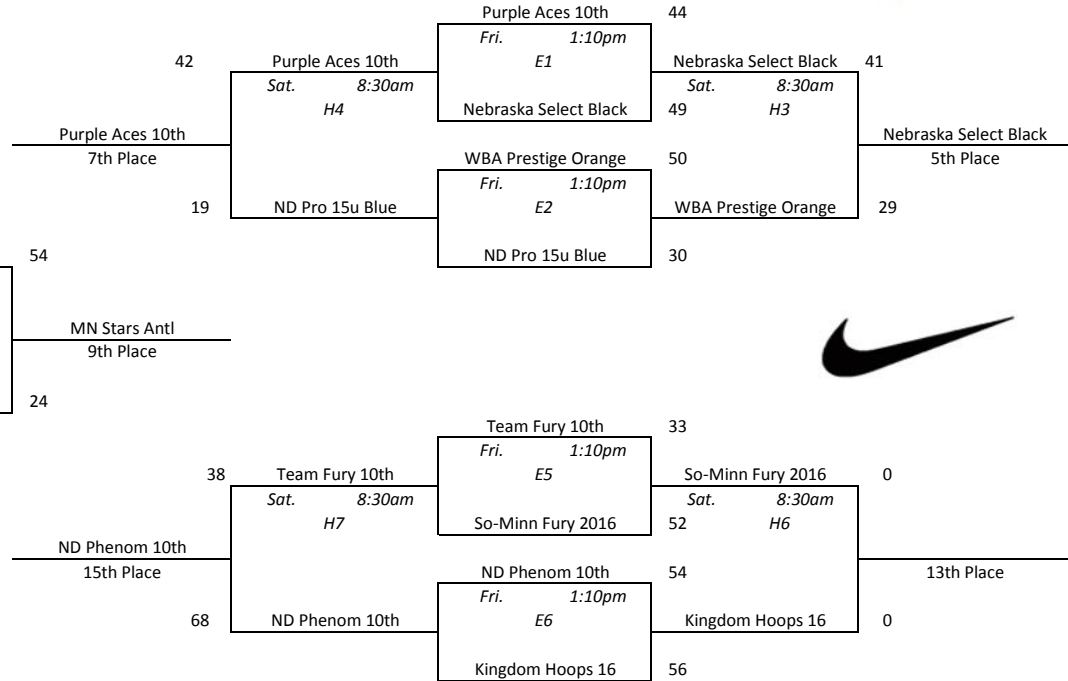

North Tartan Meltdown - Purple

Pool A				
1	ND Pro 14U	3-0	1st	
2	WI Elite Pickarts	2-1	2nd	
3	Lacrosse YMCA	1-2	3rd	
4	MN Suns Jefferson	0-3	4th	
1 vs 2	Thu.	2:20pm	E1	60-40
3 vs 4	Thu.	2:20pm	E2	37-31
1 vs 3	Thu.	5:50pm	H6	55-23
2 vs 4	Thu.	5:50pm	E1	36-29
1 vs 4	Fri.	9:40am	H7	35-28
2 vs 3	Fri.	9:40am	E1	34-31

Pool B				
1	WI Hoops Select 14	2-1	2nd	
2	MN Stars Buerman	1-2	3rd	
3	WI Blizzard 14U Hawley	3-0	1st	
4	Nebraska Select 9th	0-3	4th	
1 vs 2	Thu.	2:20pm	E3	55-38
3 vs 4	Thu.	2:20pm	E4	51-47
1 vs 3	Thu.	5:50pm	E2	45-42
2 vs 4	Thu.	5:50pm	E3	49-59
1 vs 4	Fri.	9:40am	E2	38-28
2 vs 3	Fri.	9:40am	E3	36-49

Pool C				
1	SD Fierce	2-1	2nd	
2	MN Comets Elite 9th	1-2	3rd	
3	MN Stars Kolden	1-2	4th	
4	MN 36ers WI Lightning	2-1	1st	
1 vs 2	Thu.	2:20pm	E5	48-43
3 vs 4	Thu.	2:20pm	E6	48-45
1 vs 3	Thu.	5:50pm	E4	51-38
2 vs 4	Thu.	5:50pm	E5	60-68
1 vs 4	Fri.	9:40am	E4	50-67
2 vs 3	Fri.	9:40am	E5	43-31

Pool D				
1	WI Lakers Gold	3-0	1st	
2	Northern Lites 15	2-1	2nd	
3	NC Heat	1-2	3rd	
4	Purple Aces 9th	0-3	4th	
1 vs 2	Thu.	12:00pm	H7	55-32
3 vs 4	Thu.	2:20pm	E7	47-42
1 vs 3	Thu.	5:50pm	E6	34-38
2 vs 4	Thu.	4:40pm	E7	47-38
1 vs 4	Fri.	9:40am	H6	52-21
2 vs 3	Fri.	9:40am	E6	44-39

ND Pro 14U	46
Fri.	2:20pm

Gym Key