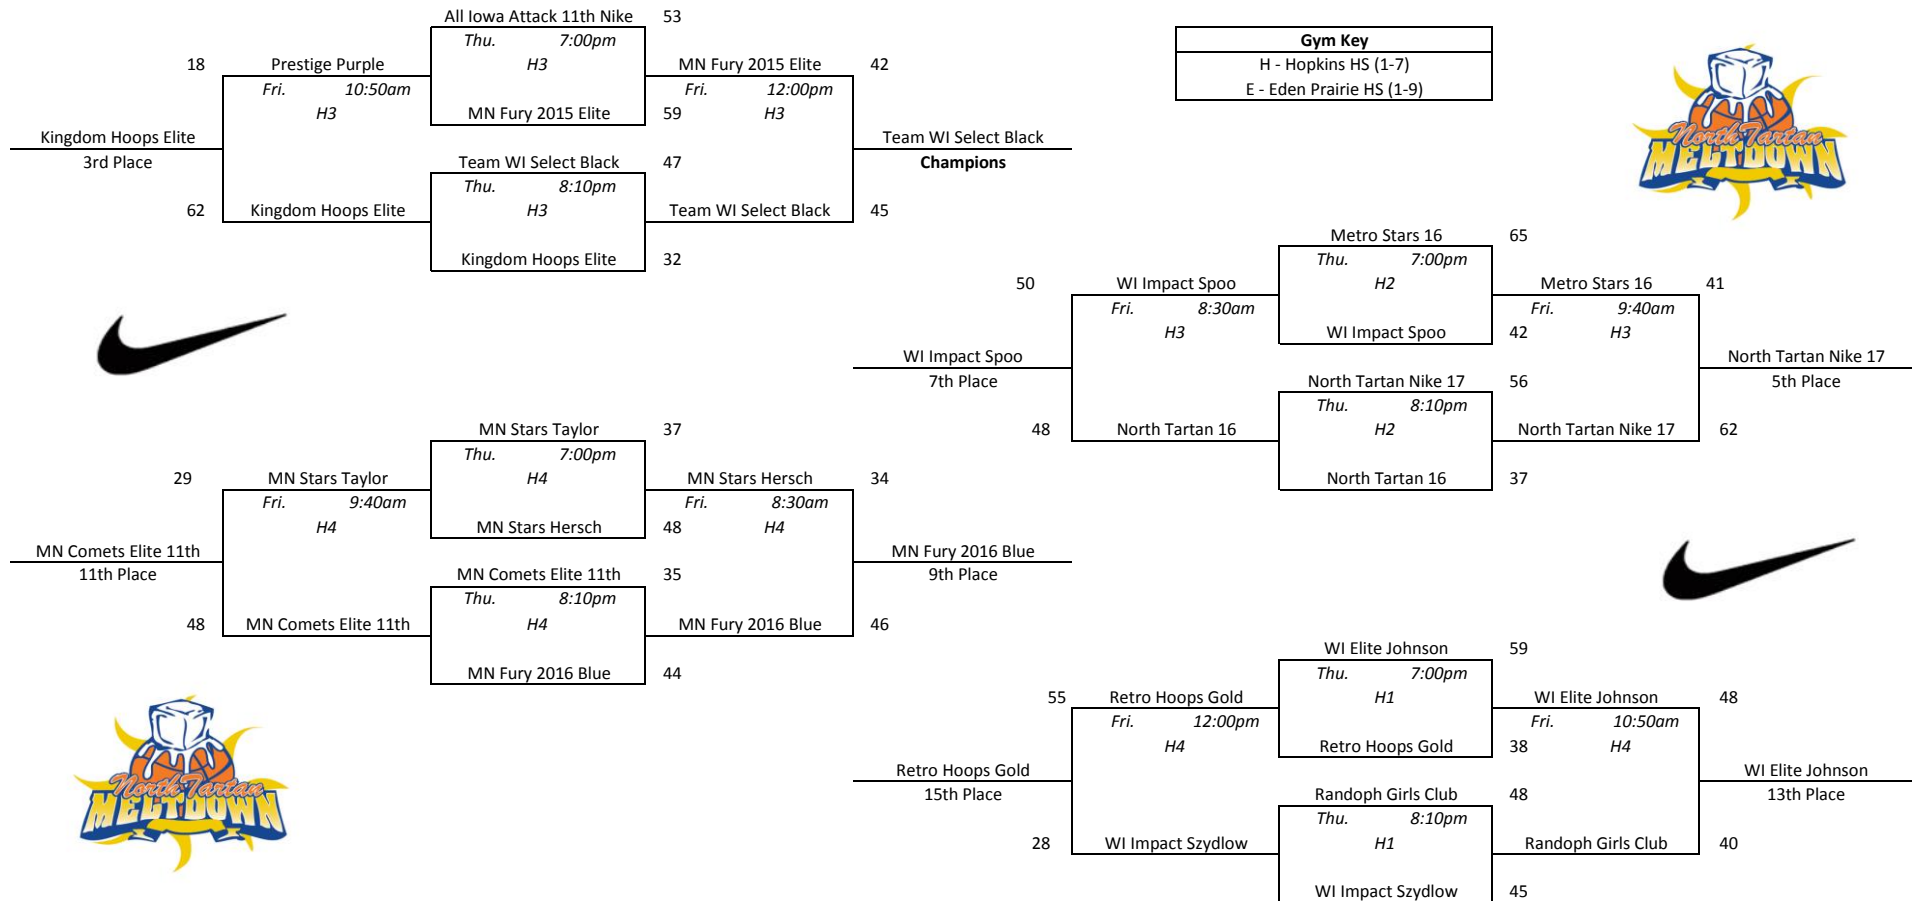

North Tartan Meltdown - Platinum Red

Pool A				
1	WI Elite Johnson	0-3	4th	
2	All Iowa Attack 11th Nike	3-0	1st	
3	Metro Stars 16	2-1	2nd	
4	MN Stars Taylor	1-2	3rd	
1 vs 2 Wed. 10:50am H2 49-53				
3 vs 4 Wed. 10:50am H4 65-62				
1 vs 3 Wed. 2:20pm H4 50-51				
2 vs 4 Wed. 2:20pm H2 80-52				
1 vs 4 Thu. 3:30pm H1 54-49				
2 vs 3 Thu. 3:30pm H2 54-29				

Pool B				
1	WI Impact Spoo	2-1	2nd	
2	Retro Hoops Gold	0-3	4th	
3	MN Stars Hersch	1-2	3rd	
4	MN Fury 2015 Elite	3-0	1st	
1 vs 2 Wed. 5:50pm H4 49-47				
3 vs 4 Wed. 5:50pm H3 31-47				
1 vs 3 Wed. 9:20pm H4 39-38				
2 vs 4 Wed. 9:20pm H3 34-77				
1 vs 4 Thu. 3:30pm H3 44-60				
2 vs 3 Thu. 3:30pm H4 53-41				

Pool C				
1	MN Comets Elite 11th	1-2	3rd	
2	North Tartan Nike 17	2-1	2nd	
3	Team WI Select Black	3-0	1st	
4	Randoph Girls Club	0-3	4th	
1 vs 2 Wed. 3:30pm H3 33-63				
3 vs 4 Wed. 3:30pm H4 57-49				
1 vs 3 Wed. 7:00pm H4 35-57				
2 vs 4 Wed. 7:00pm H3 72-28				
1 vs 4 Thu. 4:40pm H2 52-36				
2 vs 3 Thu. 4:40pm H3 49-59				

Pool D				
1	Kingdom Hoops Elite	2-1	1st	
2	MN Fury 2016 Blue	2-1	3rd	
3	WI Impact Szydlow	0-3	4th	
4	North Tartan 16	2-1	2nd	
1 vs 2 Wed. 4:40pm H3 47-49				
3 vs 4 Wed. 4:40pm H4 49-51				
1 vs 3 Wed. 8:10pm H4 35-59				
2 vs 4 Wed. 8:10pm H3 45-50				
1 vs 4 Thu. 4:40pm H1 46-39				
2 vs 3 Thu. 4:40pm H4 61-30				

North Tartan Meltdown - Platinum White