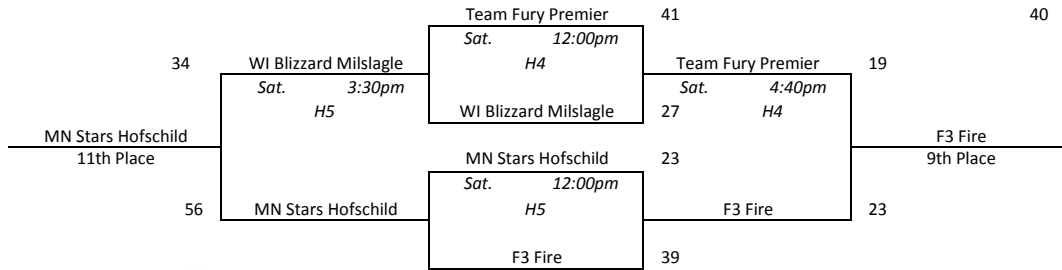

North Tartan Meltdown - Yellow

Pool A				
1	Iowa Barnstormers Gold	3-0	1st	
2	Rising Stars 16	0-3	4th	
3	MN Fury 2017 Gold	2-1	2nd	
4	Nebraska Force 9th	1-2	3rd	
1 vs 2	Wed.	3:30pm	H6	52-20
3 vs 4	Wed.	3:30pm	H5	25-55
1 vs 3	Wed.	7:00pm	H5	48-41

Pool B				
1	Michigan's Finest 10th	0-3	4th	
2	Metro Stars 14	1-2	3rd	
3	43 Hoops	3-0	1st	
4	Midwest Elite Weissmann	2-1	2nd	
1 vs 2	Wed.	9:40am	H5	40-34
3 vs 4	Wed.	9:40am	H6	51-48
1 vs 3	Wed.	1:10pm	H7	33-40

Pool C				
1	South Dakota Thunder 9th	2-1	2nd	
2	Kingdom Hoops Elite 8th	2-1	1st	
3	Team WI Select White	1-2	3rd	
4	MN Comets Elite 10th	1-2	4th	
1 vs 2	Wed.	10:50am	H5	46-56
3 vs 4	Wed.	10:50am	H6	49-33
1 vs 3	Wed.	2:20pm	H5	53-43

Pool D				
1	Nebraska Lasers 14	1-2	3rd	
2	North Tartan 13U	3-0	1st	
3	WBA Prestige Pink	2-1	2nd	
4	WI Impact 2017	0-3	4th	
1 vs 2	Wed.	8:30am	H5	19-39
3 vs 4	Wed.	8:30am	H6	26-28
1 vs 3	Wed.	12:00pm	H6	50-58