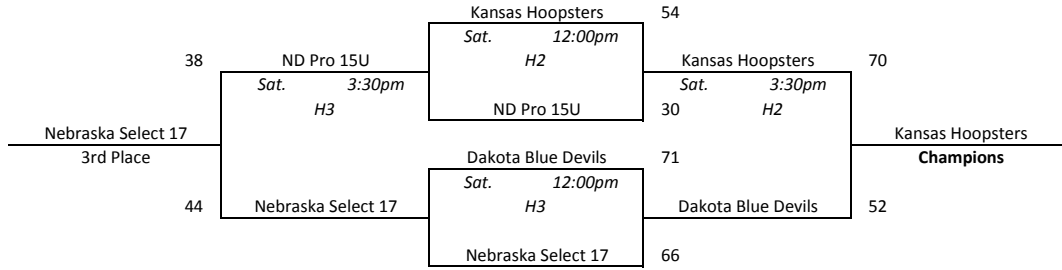

1 vs 2	Thu.	2:20pm	E8	71-28
3 vs 4	Thu.	2:20pm	E9	61-34
1 vs 3	Fri.	12:00pm	E1	54-14
2 vs 4	Fri.	12:00pm	E2	41-39
1 vs 4	Fri.	3:30pm	E1	66-36
2 vs 3	Fri.	3:30pm	E2	38-29

1 vs 2	Thu.	3:30pm	E8	45-40
3 vs 4	Thu.	3:30pm	E9	63-48
1 vs 3	Fri.	12:00pm	E3	54-47
2 vs 4	Fri.	12:00pm	E4	61-33
1 vs 4	Fri.	3:30pm	E3	52-14
2 vs 3	Fri.	3:30pm	E4	55-43

1 vs 2	Thu.	4:40pm	E8	44-35
3 vs 4	Thu.	4:40pm	E9	59-34
1 vs 3	Fri.	10:50am	E6	34-47
2 vs 4	Fri.	10:50am	E7	46-43
1 vs 4	Fri.	3:30pm	E5	41-36
2 vs 3	Fri.	3:30pm	E6	40-62

1 vs 2	Thu.	5:50pm	E8	30-47
3 vs 4	Thu.	5:50pm	E9	55-51
1 vs 3	Fri.	10:50am	E8	36-60
2 vs 4	Fri.	10:50am	E9	39-37
1 vs 4	Fri.	3:30pm	E7	34-45
2 vs 3	Fri.	3:30pm	E8	42-45

Gym Key	
H	- Hopkins HS (1-7)
E	- Eden Prairie HS (1-9)