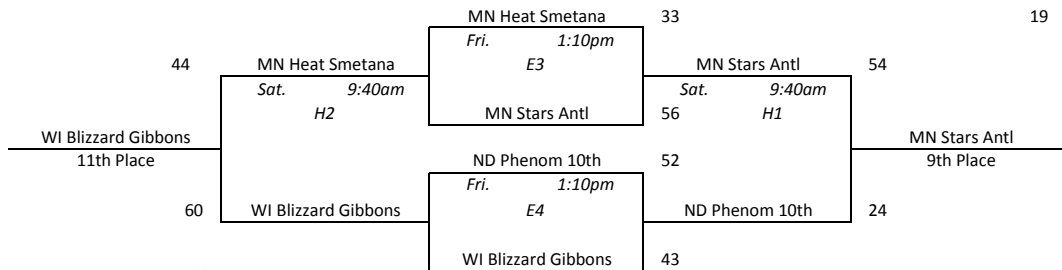

North Tartan Meltdown - Purple

Pool A				
1	ND Pro 14U	3-0	1st	
2	WI Elite Pickarts	2-1	2nd	
3	Lacrosse YMCA	1-2	3rd	
4	MN Suns Jefferson	0-3	4th	
1 vs 2	Thu.	2:20pm	E1	60-40
3 vs 4	Thu.	2:20pm	E2	37-31
1 vs 3	Thu.	5:50pm	H6	55-23
2 vs 4	Thu.	5:50pm	E1	36-29
1 vs 4	Fri.	9:40am	H7	35-28
2 vs 3	Fri.	9:40am	E1	34-31

Pool B				
1	WI Hoops Select 14	2-1	2nd	
2	MN Stars Buerman	1-2	3rd	
3	WI Blizzard 14U Hawley	3-0	1st	
4	Nebraska Select 9th	0-3	4th	
1 vs 2	Thu.	2:20pm	E3	55-38
3 vs 4	Thu.	2:20pm	E4	51-47
1 vs 3	Thu.	5:50pm	E2	45-42
2 vs 4	Thu.	5:50pm	E3	49-59
1 vs 4	Fri.	9:40am	E2	38-28
2 vs 3	Fri.	9:40am	E3	36-49

Pool C				
1	SD Fierce	2-1	2nd	
2	MN Comets Elite 9th	1-2	3rd	
3	MN Stars Kolden	1-2	4th	
4	MN 36ers WI Lightning	2-1	1st	
1 vs 2	Thu.	2:20pm	E5	48-43
3 vs 4	Thu.	2:20pm	E6	48-45
1 vs 3	Thu.	5:50pm	E4	51-38
2 vs 4	Thu.	5:50pm	E5	60-68
1 vs 4	Fri.	9:40am	E4	50-67
2 vs 3	Fri.	9:40am	E5	43-31

Pool D				
1	WI Lakers Gold	3-0	1st	
2	Northern Lites 15	2-1	2nd	
3	NC Heat	1-2	3rd	
4	Purple Aces 9th	0-3	4th	
1 vs 2	Thu.	12:00pm	H7	55-32
3 vs 4	Thu.	2:20pm	E7	47-42
1 vs 3	Thu.	5:50pm	E6	34-38
2 vs 4	Thu.	4:40pm	E7	47-38
1 vs 4	Fri.	9:40am	H6	52-21
2 vs 3	Fri.	9:40am	E6	44-39

ND Pro 14U	46
Fri.	2:20pm

Gym Key