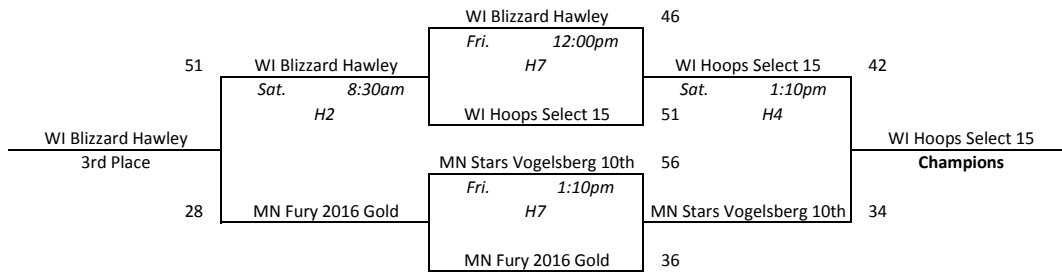

Gym Key	
H	Hopkins HS (1-7)
E	Eden Prairie HS (1-9)