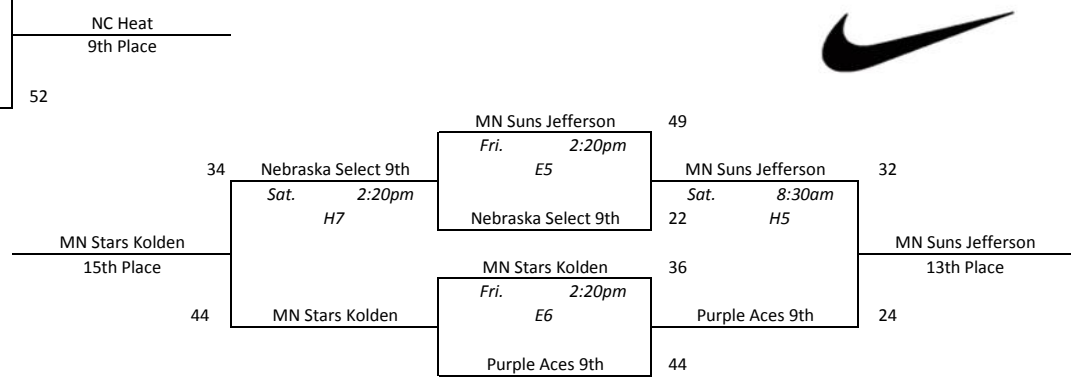

North Tartan Meltdown - Pink

Pool A				
1	Dakota Blue Devils	1-2	3rd	
2	Purple Aces 8th	3-0	1st	
3	MN Stars WH Nelson	2-1	2nd	
4	ND Phenom 8th	0-3	4th	
1 vs 2	Thu. 4:40pm	E1	51-40	
3 vs 4	Thu. 4:40pm	E2	47-14	
1 vs 3	Fri. 10:50am	E1	32-61	
2 vs 4	Fri. 10:50am	E2	36-28	
1 vs 4	Fri. 1:10pm	E7	65-48	
2 vs 3	Fri. 1:10pm	E8	49-37	

Pool B				
1	North Tartan 13U West	3-0	1st	
2	WBA Prestige White	2-1	2nd	
3	Dakota Drillers	1-2	3rd	
4	Northern Lites 8th	0-3	4th	
1 vs 2	Thu. 4:40pm	E3	56-49	
3 vs 4	Thu. 4:40pm	E4	57-28	
1 vs 3	Fri. 10:50am	H7	36-16	
2 vs 4	Fri. 10:50am	E3	58-33	
1 vs 4	Fri. 2:20pm	E9	56-17	
2 vs 3	Fri. 2:20pm	E7	80-48	

Pool C				
1	MN Bball Academy 9	1-2	3rd	
2	MN Stars Blaszczek	2-1	2nd	
3	ND Pro 13U	0-3	4th	
4	One More Step	3-0	1st	
1 vs 2	Thu. 8:10pm	E1	25-51	
3 vs 4	Thu. 8:10pm	E2	27-46	
1 vs 3	Fri. 10:50am	E4	35-34	
2 vs 4	Fri. 10:50am	E5	52-55	
1 vs 4	Fri. 2:20pm	E8	39-53	
2 vs 3	Fri. 3:30pm	E9	57-34	

Pool D				
1	MN Suns Froelich	1-2	3rd	
2	MN Stars Vogelsberg	0-3	4th	
3	WBA Prestige Grey	2-1	2nd	
4	So-Minn Fury 2017	3-0	1st	
1 vs 2	Thu. 8:10pm	E3	51-45	
3 vs 4	Thu. 8:10pm	E4	53-73	
1 vs 3	Fri. 8:30am	E7	49-69	
2 vs 4	Fri. 9:40am	E7	40-55	
1 vs 4	Fri. 12:00pm	E9	40-55	
2 vs 3	Fri. 1:10pm	E9	40-70