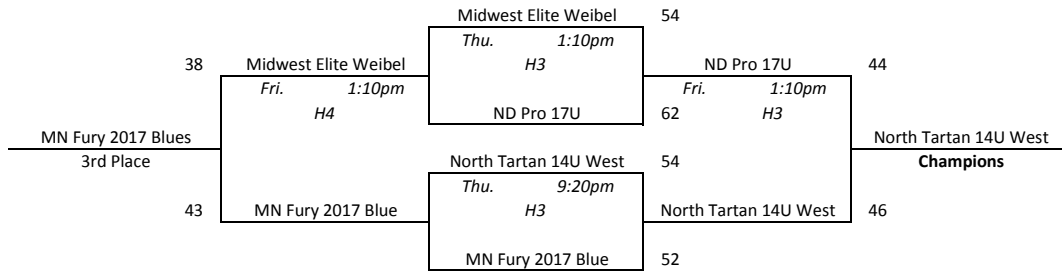

Pool A				
1	South Dakota Thunder	0-3	4th	
2	All Iowa Attack 9th Nike	2-1	2nd	
3	Midwest Elite Weibel	3-0	1st	
4	WI Academy	1-2	3rd	
1 vs 2	Wed. 8:30am	H2	37-70	
3 vs 4	Wed. 8:30am	H4	59-41	
1 vs 3	Wed. 12:00pm	H3	37-56	
2 vs 4	Wed. 12:00pm	H2	65-53	
1 vs 4	Thu. 9:40am	H1	42-64	
2 vs 3	Thu. 9:40am	H2	57-58	

Pool B				
1	ND Pro 17U	3-0	1st	
2	WI Hoops Select 17	1-2	3rd	
3	WI Lakers Black	0-3	4th	
4	North Tartan 14	2-1	2nd	
1 vs 2	Wed. 10:50am	H1	58-49	
3 vs 4	Wed. 10:50am	H3	38-68	
1 vs 3	Wed. 2:20pm	H1	63-56	
2 vs 4	Wed. 2:20pm	H3	39-65	
1 vs 4	Thu. 9:40am	H3	50-49	
2 vs 3	Thu. 9:40am	H4	47-42	

Pool C				
1	SD Heat	2-1	2nd	
2	All Iowa Attack 11th Nati. I	1-2	3rd	
3	Team WI Select Grey	1-2	4th	
4	North Tartan 14U West	2-1	1st	
1 vs 2	Wed. 9:40am	H2	61-58	
3 vs 4	Wed. 9:40am	H3	57-53	
1 vs 3	Wed. 1:10pm	H4	45-39	
2 vs 4	Wed. 1:10pm	H2	54-55	
1 vs 4	Thu. 5:50pm	H1	47-44	
2 vs 3	Thu. 5:50pm	H2	66-65	

Pool D				
1	Rockies 17U Red	1-2	4th	
2	Michigan's Finest 11th	2-1	2nd	
3	WBA Prestige Purple	0-3	3rd	
4	MN Fury 2017 Blue	3-0	1st	
1 vs 2	Wed. 5:50pm	H1	39-41	
3 vs 4	Wed. 5:50pm	H2	25-45	
1 vs 3	Wed. 9:20pm	H1	35-27	
2 vs 4	Wed. 9:20pm	H2	45-55	
1 vs 4	Thu. 5:50pm	H3	27-46	
2 vs 3	Thu. 5:50pm	H4	10-44	

Gym Key
H - Hopkins HS (1-7)
E - Eden Prairie HS (1-9)