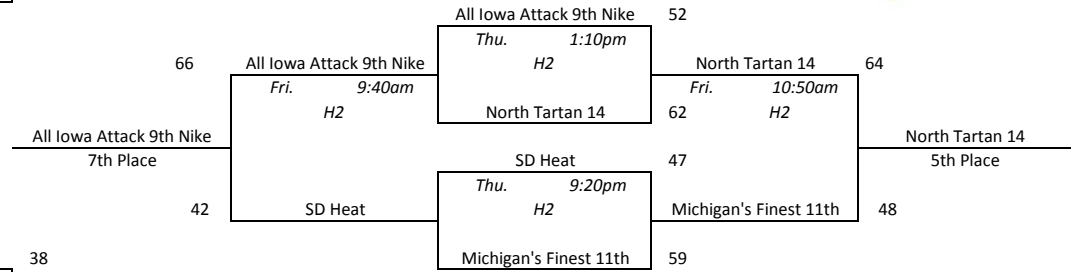

North Tartan Meltdown - Platinum Blue

Pool A

Pool B

Pool C

Pool D