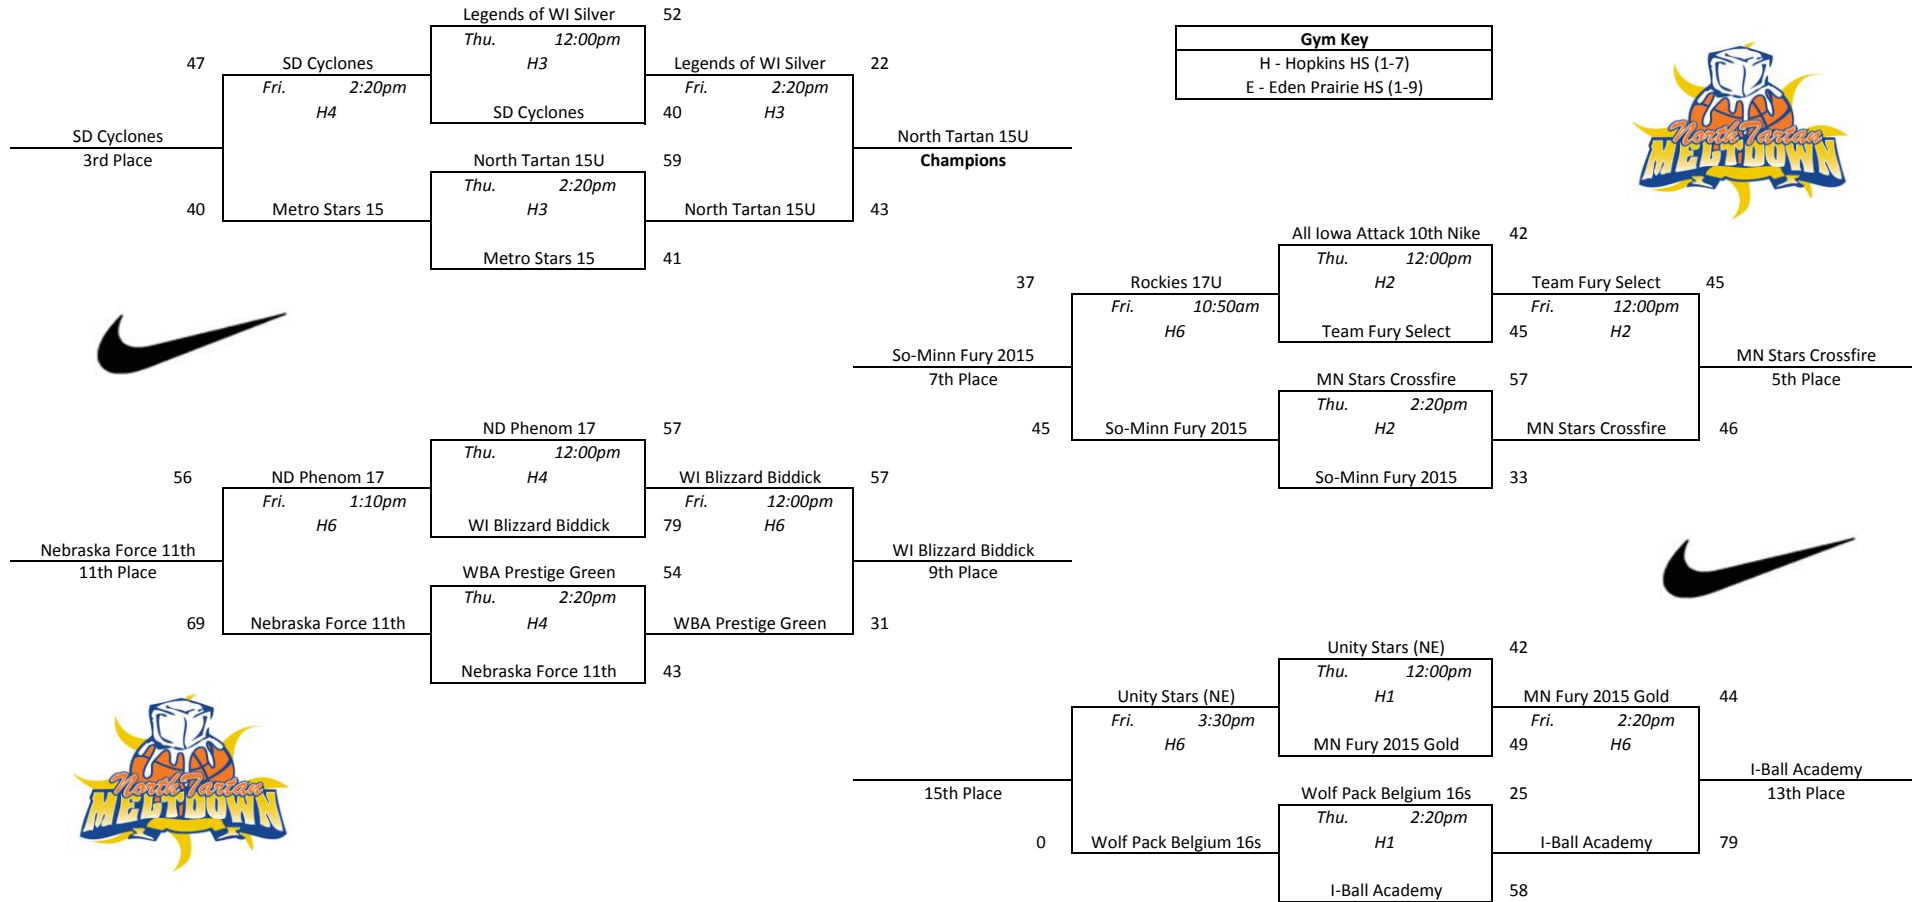

1	ND Phenom 17	1-2	3rd	
2	All Iowa Attack 10th Nike	2-1	2nd	
3	Unity Stars (NE)	0-3	4th	
4	Legends of WI Silver	3-0	1st	
1 vs 2	Wed.	4:40pm	H2	50-56
3 vs 4	Wed.	4:40pm	H1	47-55
1 vs 3	Wed.	8:10pm	H1	54-51
2 vs 4	Wed.	8:10pm	H2	34-42
1 vs 4	Thu.	8:30am	H3	38-68
2 vs 3	Thu.	8:30am	H2	57-50

1	SD Cyclones	3-0	1st	
2	MN Fury 2015 Gold	0-3	4th	
3	WI Blizzard Biddick	1-2	3rd	
4	Team Fury Select	2-1	2nd	
1 vs 2	Wed.	3:30pm	H2	51-44
3 vs 4	Wed.	3:30pm	H1	35-39
1 vs 3	Wed.	7:00pm	H1	58-57
2 vs 4	Wed.	7:00pm	H2	33-57
1 vs 4	Thu.	8:30am	H1	53-35
2 vs 3	Thu.	8:30am	H4	38-61

1	Wolf Pack Belgium 16s	0-3	4th	
2	North Tartan 15U	3-0	1st	
3	WBA Prestige Green	1-2	3rd	
4	MN Stars Crossfire	2-1	2nd	
1 vs 2	Wed.	9:40am	H4	9-59
3 vs 4	Wed.	9:40am	H1	31-50
1 vs 3	Wed.	1:10pm	H1	17-70
2 vs 4	Wed.	1:10pm	H3	58-47
1 vs 4	Thu.	10:50am	H4	24-65
2 vs 3	Thu.	10:50am	H3	56-47

1	I-Ball Academy	0-3	3rd	
2	Nebraska Force 11th	1-2	4th	
3	So-Minn Fury 2015	2-1	2nd	
4	Metro Stars 15	3-0	1st	
1 vs 2	Wed.	8:30am	H1	54-51
3 vs 4	Wed.	8:30am	H3	38-45
1 vs 3	Wed.	12:00pm	H1	39-54
2 vs 4	Wed.	12:00pm	H4	38-52
1 vs 4	Thu.	10:50am	H1	31-60
2 vs 3	Thu.	10:50am	H2	50-57

North Tartan Meltdown - Green

Pool A				
1	WI Elite Hale	3-0	1st	
2	Nebraska Lasers 17	1-2	3rd	

Pool B				
1	MN Comets Select 11th	1-2	2nd	
2	WI Blizzard Magic	3-0	1st	

Pool C				
1	WI Lakers Platinum	1-2	3rd	
2	Nebraska Lasers 15	2-1	2nd	

Pool D				
1	Kingdom Hoops Red 17	0-3	4th	
2	Purple Aces 11th	2-1	2nd